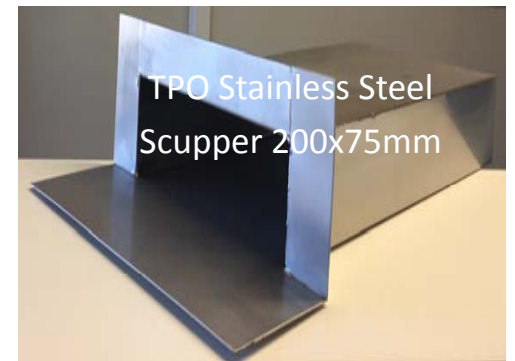

TPO
External Corner

TPO
Internal Corner

TPO T Joint Covers

TPO Vent

TPO Pipe
Boot

TPO
Lap Roller

TPO Stainless Steel
Scupper 200x75mm