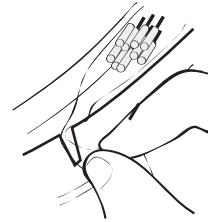

PULL THRU™ CASSETTE

FEEL THE CLEAN

1.0-1.2™ 1.4-2.6™ 2.8-5.0™ balloon™
PULL THRU™ **PULL THRU™** **PULL THRU™** **PULL THRU™**
 FEEL THE CLEAN FEEL THE CLEAN FEEL THE CLEAN FEEL THE CLEAN

F R Galantai Manufacturing Co. Ltd
 11 Bancroft Crescent, Glendene
 Auckland, 0602
 New Zealand
 ISO 13485:2016 Certified Site

EC REP Advena Ltd.
 Tower Business Centre, 2nd Flr.,
 Tower Street, Swatar,
 BKR 4013 Malta

A

Open Flap on rear of empty Cassette

B

Load PULL THRU™
 Cleaning Brush refill
 sleeve into Cassette

C

D

Secure the closed end of the pack by inserting the sleeve through the middle of the slot

E

Close Flap

F

Align front of Cassette with Bracket

Rotate Cassette to lock into place

Two methods to attach Bracket

- 1 Screw on surface
- 2 Adhesive

Wall or shelf