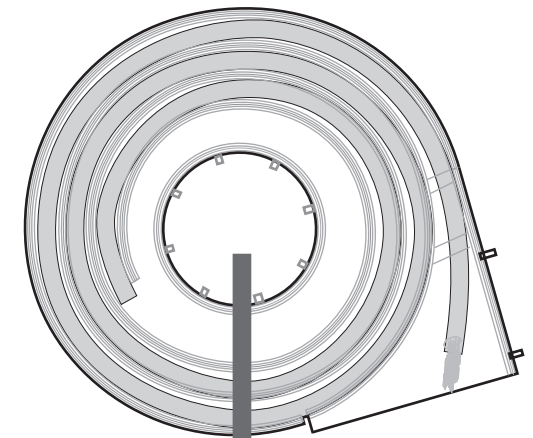

PULL THRU™ CASSETTE

FEEL THE CLEAN

1.0-1.2™ 1.4-2.6™ 2.8-5.0™ balloon™
PULL THRU™ **PULL THRU™** **PULL THRU™** **PULL THRU™**
 FEEL THE CLEAN FEEL THE CLEAN FEEL THE CLEAN FEEL THE CLEAN

F R Galantai Manufacturing Co. Ltd
 11 Bancroft Crescent, Glendene
 Auckland, 0602
 New Zealand
 ISO 13485:2016 Certified Site

EC REP Advena Ltd.
 Tower Business Centre, 2nd Flr.,
 Tower Street, Swatar,
 BKR 4013 Malta

A

Open Flap on rear of empty Cassette

B

Load PULL THRU™
 Cleaning Brush refill
 sleeve into Cassette

C

D

Secure the closed end of the pack by inserting the sleeve through the middle of the slot

E

Close Flap

F

Align front of Cassette with Bracket

Rotate Cassette to lock into place

Two methods to attach Bracket

- 1 Screw on surface
- 2 Adhesive

Wall or shelf