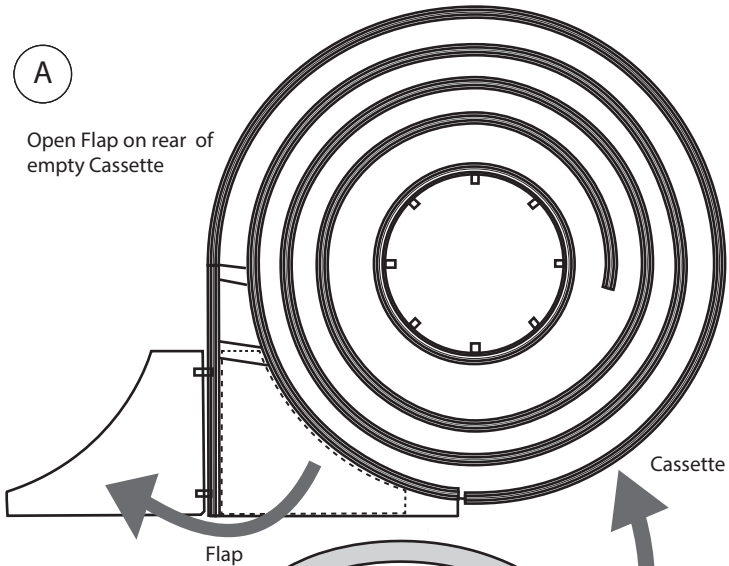

PULL THRU™ CASSETTE

FEEL THE CLEAN

1.0-1.2™ 1.4-2.6™ 2.8-5.0™ balloon™
PULL THRU™ **PULL THRU™** **PULL THRU™** **PULL THRU™**
 FEEL THE CLEAN FEEL THE CLEAN FEEL THE CLEAN FEEL THE CLEAN

F R Galantai Manufacturing Co. Ltd
 11 Bancroft Crescent, Glendene
 Auckland, 0602
 New Zealand
 ISO 13485:2016 Certified Site

EC REP Advena Ltd.
 Tower Business Centre, 2nd Flr.,
 Tower Street, Swatar,
 BKR 4013 Malta

A

Open Flap on rear of empty Cassette

B

Load PULL THRU™
 Cleaning Brush refill
 sleeve into Cassette

C

D

Secure the closed end of the pack by inserting the sleeve through the middle of the slot

E

Close Flap

F

Align front of Cassette with Bracket

Rotate Cassette to lock into place

Two methods to attach Bracket

- 1 Screw on surface
- 2 Adhesive

Wall or shelf