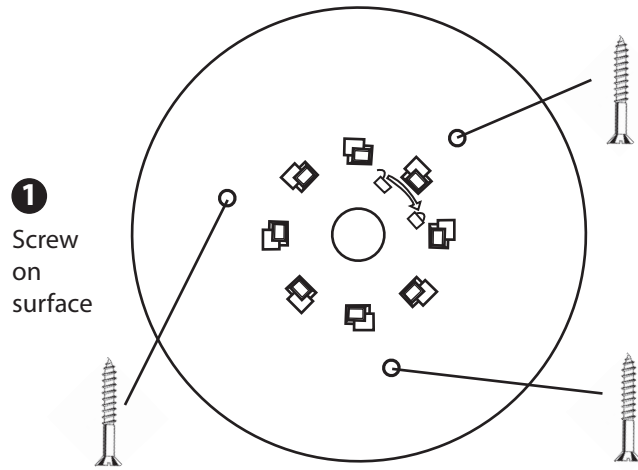

EC REP Advena Ltd.
 Tower Business Centre, 2nd Flr.,
 Tower Street, Swatar,
 BKR 4013 Malta

A

Open Flap on rear of empty Cassette

B

Load PULL THRU™
 Cleaning Brush refill
 sleeve into Cassette

C

D

Secure the closed end of the pack by inserting the sleeve through the middle of the slot

E

Close Flap

F

Align front of Cassette with Bracket

Rotate Cassette to lock into place

Two methods to attach Bracket

- 1 Screw on surface
- 2 Adhesive

Wall or shelf