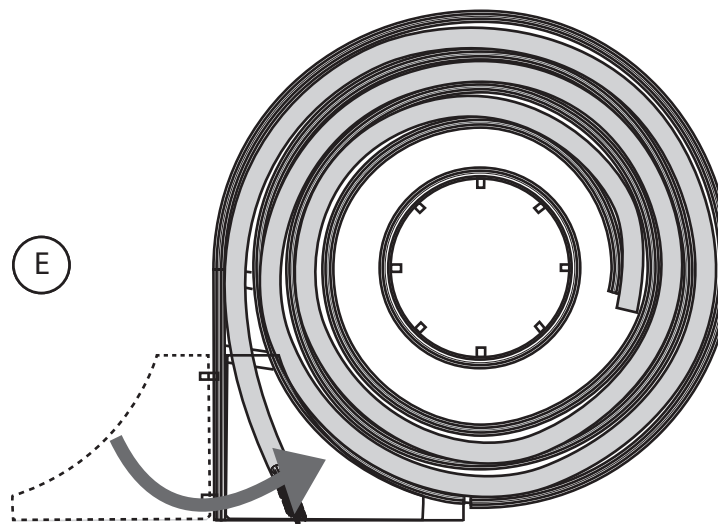

PULL THRU™ CASSETTE

FEEL THE CLEAN

1.0-1.2™ 1.4-2.6™ 2.8-5.0™ balloon™
PULL THRU™ **PULL THRU™** **PULL THRU™** **PULL THRU™**
 FEEL THE CLEAN FEEL THE CLEAN FEEL THE CLEAN FEEL THE CLEAN

F R Galantai Manufacturing Co. Ltd
 11 Bancroft Crescent, Glendene
 Auckland, 0602
 New Zealand
 ISO 13485:2016 Certified Site

EC REP Advena Ltd.
 Tower Business Centre, 2nd Flr.,
 Tower Street, Swatar,
 BKR 4013 Malta

A

Open Flap on rear of empty Cassette

B

Load PULL THRU™
 Cleaning Brush refill
 sleeve into Cassette

C

D

Secure the closed end of the pack by inserting the sleeve through the middle of the slot

E

Close Flap

F

Align front of Cassette with Bracket

Rotate Cassette to lock into place

Two methods to attach Bracket

- 1 Screw on surface
- 2 Adhesive

Wall or shelf