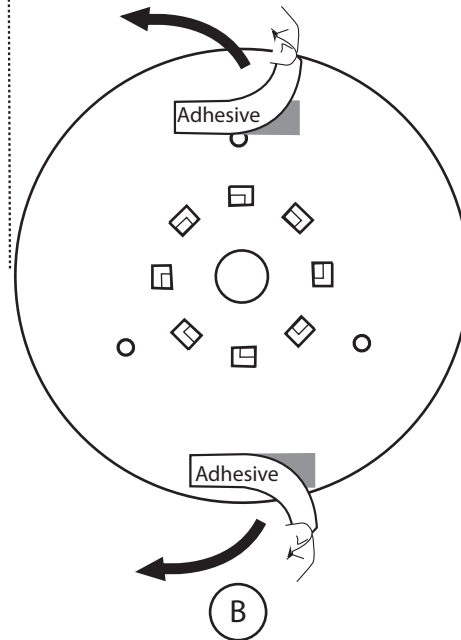

EC REP Advena Ltd.
 Tower Business Centre, 2nd Flr.,
 Tower Street, Swatar,
 BKR 4013 Malta

A

Open Flap on rear of empty Cassette

B

Load PULL THRU™
 Cleaning Brush refill
 sleeve into Cassette

C

D

Secure the closed end of the pack by inserting the sleeve through the middle of the slot

E

Close Flap

F

Align front of Cassette with Bracket

Rotate Cassette to lock into place

Two methods to attach Bracket

- 1 Screw on surface
- 2 Adhesive

Wall or shelf

2 Adhesive

2A

Clean surface Bracket to be adhered to

2B

Remove adhesive backing

2C