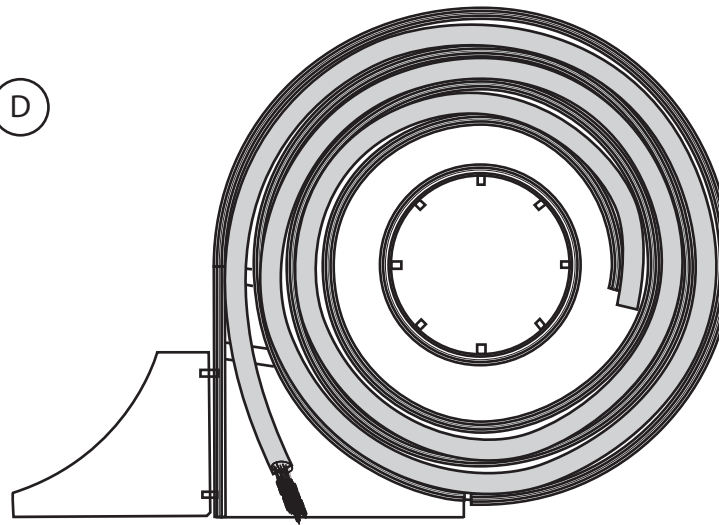

PULL THRU™ CASSETTE

FEEL THE CLEAN

1.0-1.2™ 1.4-2.6™ 2.8-5.0™ balloon™
PULL THRU™ **PULL THRU™** **PULL THRU™** **PULL THRU™**
 FEEL THE CLEAN FEEL THE CLEAN FEEL THE CLEAN FEEL THE CLEAN

F R Galantai Manufacturing Co. Ltd
 11 Bancroft Crescent, Glendene
 Auckland, 0602
 New Zealand
 ISO 13485:2016 Certified Site

EC REP Advena Ltd.
 Tower Business Centre, 2nd Flr.,
 Tower Street, Swatar,
 BKR 4013 Malta

A

Open Flap on rear of empty Cassette

B

Load PULL THRU™
 Cleaning Brush refill
 sleeve into Cassette

C

D

Secure the closed end of the pack by inserting the sleeve through the middle of the slot

E

Close Flap

F

Align front of Cassette with Bracket

Rotate Cassette to lock into place

Two methods to attach Bracket

- 1 Screw on surface
- 2 Adhesive

Wall or shelf