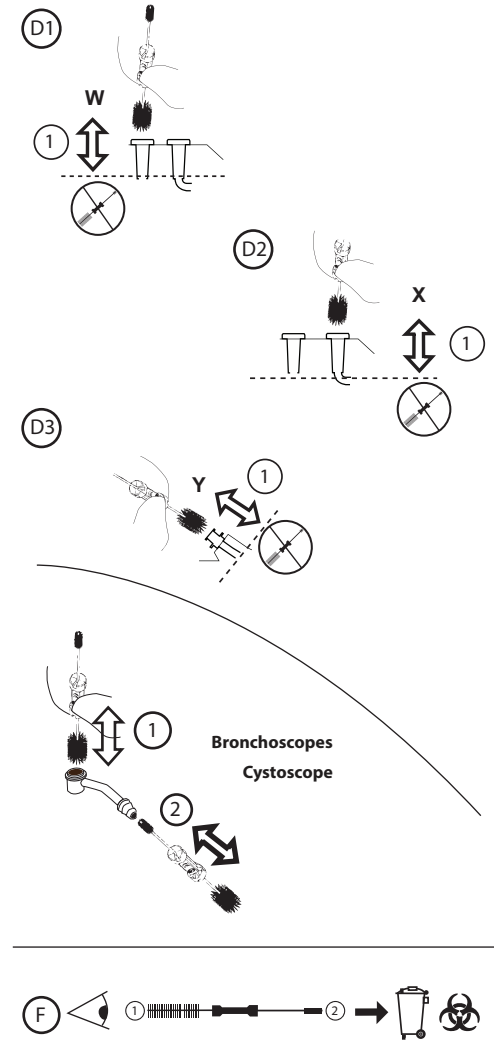

# STUBBY BRUSH™

Single Patient Use Channel Cleaning Brush

see [www.pullthru.net.nz](http://www.pullthru.net.nz) for more information

F R Galantai Manufacturing Co. Ltd  
 11 Bancroft Crescent, Glendene  
 Auckland 0602  
 New Zealand  
 ISO 13485:2016 Certified Site